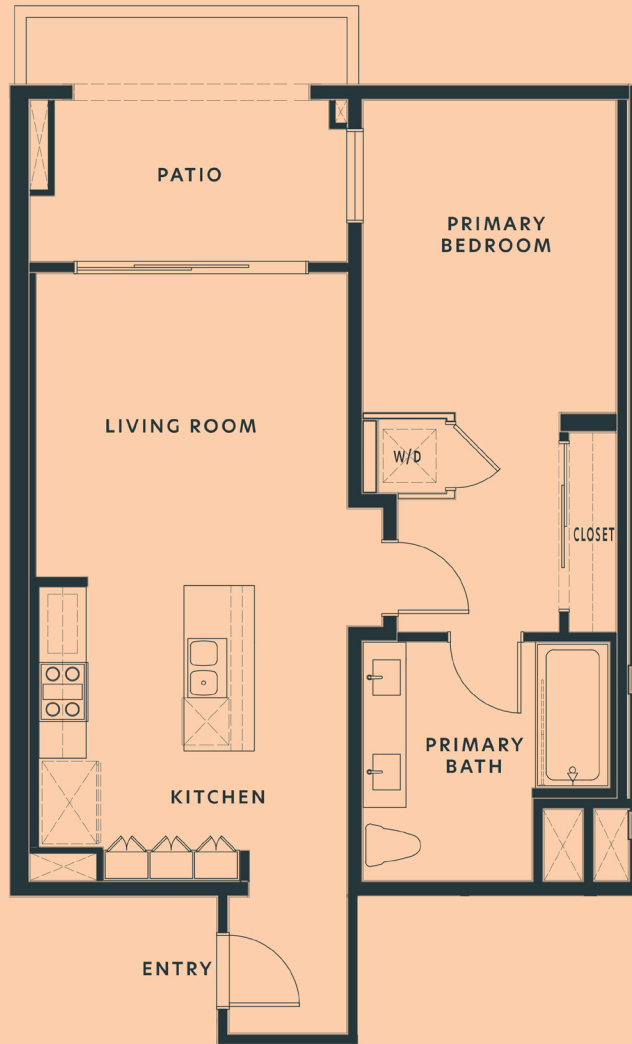

Plan 5 - Residence 207

1 Bedroom, 1 Bathroom
804 sq. ft.

atodtla.com

118 Astronaut Ellison S Onizuka St, Los Angeles, CA

Preliminary. Walls, windows, patios, balconies and roof decks vary per elevation and unit location. All illustrations are artist's concepts, are not to scale and are subject to change in actual production. Square footages are approximate and include enclosed spaces in walls and other structural elements. These estimates will be greater than square footages determined by measuring in-room dimensions from wall to wall. Builder has the right to change square footage, plans and pricing without notice. © 2022/2023 ETCO Homes. CalDRE license no. 01878688.