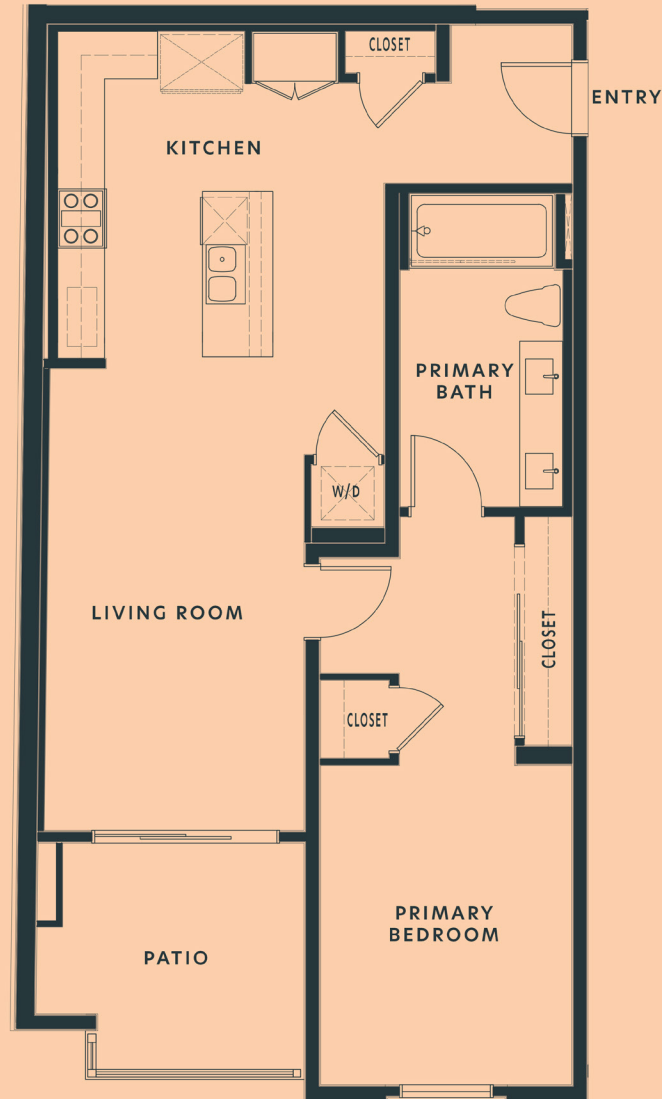

Plan 4RX - Residences 203, 303, 403, 503, 603, 703, 803

1 Bedroom, 1 Bathroom
962 sq. ft.

atodtla.com

118 Astronaut Ellison S Onizuka St, Los Angeles, CA

Preliminary. Walls, windows, patios, balconies and roof decks vary per elevation and unit location. All illustrations are artist's concepts, are not to scale and are subject to change in actual production. Square footages are approximate and include enclosed spaces in walls and other structural elements. These estimates will be greater than square footages determined by measuring in-room dimensions from wall to wall. Builder has the right to change square footage, plans and pricing without notice. © 2022/2023 ETCO Homes. CalDRE license no. 01878688.