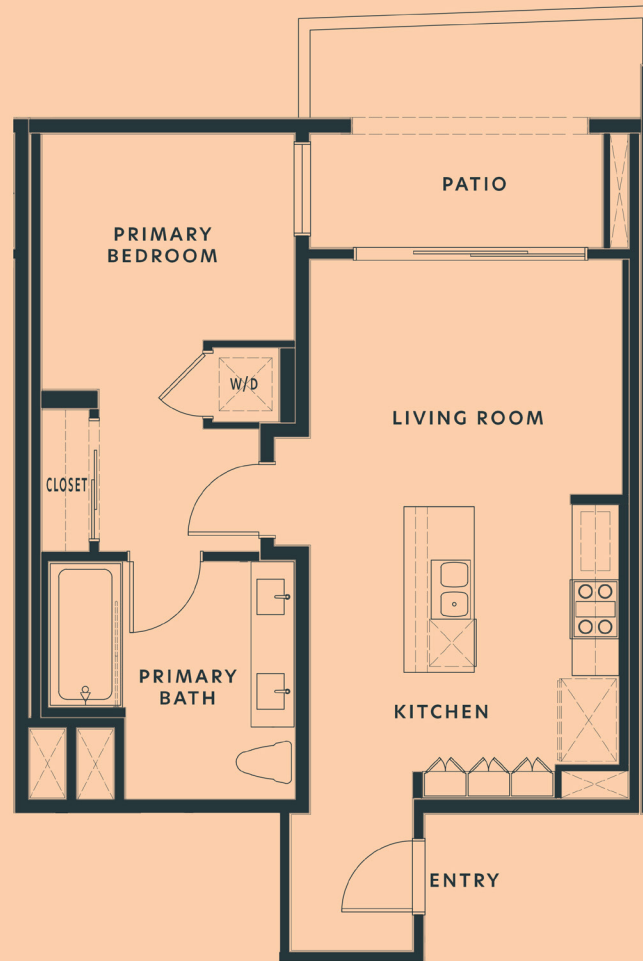

Plan 5RX - Residence 205

1 Bedroom, 1 Bathroom
710 sq. ft.

atodtla.com

118 Astronaut Ellison S Onizuka St, Los Angeles, CA

Preliminary. Walls, windows, patios, balconies and roof decks vary per elevation and unit location. All illustrations are artist's concepts, are not to scale and are subject to change in actual production. Square footages are approximate and include enclosed spaces in walls and other structural elements. These estimates will be greater than square footages determined by measuring in-room dimensions from wall to wall. Builder has the right to change square footage, plans and pricing without notice. © 2022/2023 ETCO Homes. CalDRE license no. 01878688.