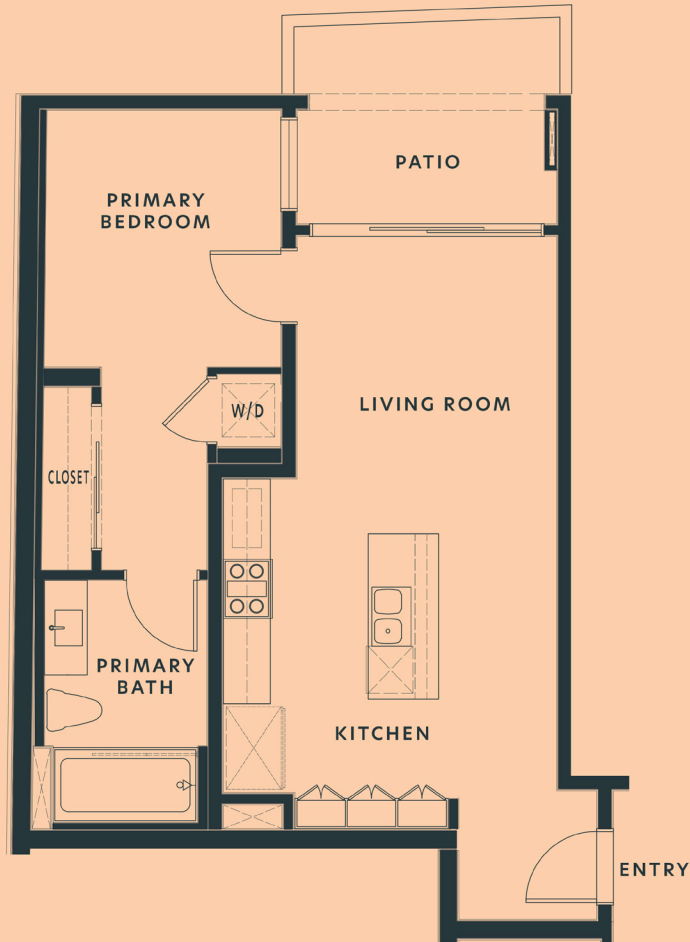

# Plan 1 - Residence 204

1 Bedroom, 1 Bathroom  
697 sq. ft.

[atodtla.com](http://atodtla.com)

118 Astronaut Ellison S Onizuka St, Los Angeles, CA

Preliminary. Walls, windows, patios, balconies and roof decks vary per elevation and unit location. All illustrations are artist's concepts, are not to scale and are subject to change in actual production. Square footages are approximate and include enclosed spaces in walls and other structural elements. These estimates will be greater than square footages determined by measuring in-room dimensions from wall to wall. Builder has the right to change square footage, plans and pricing without notice. © 2022/2023 ETCO Homes. CalDRE license no. 01878688.